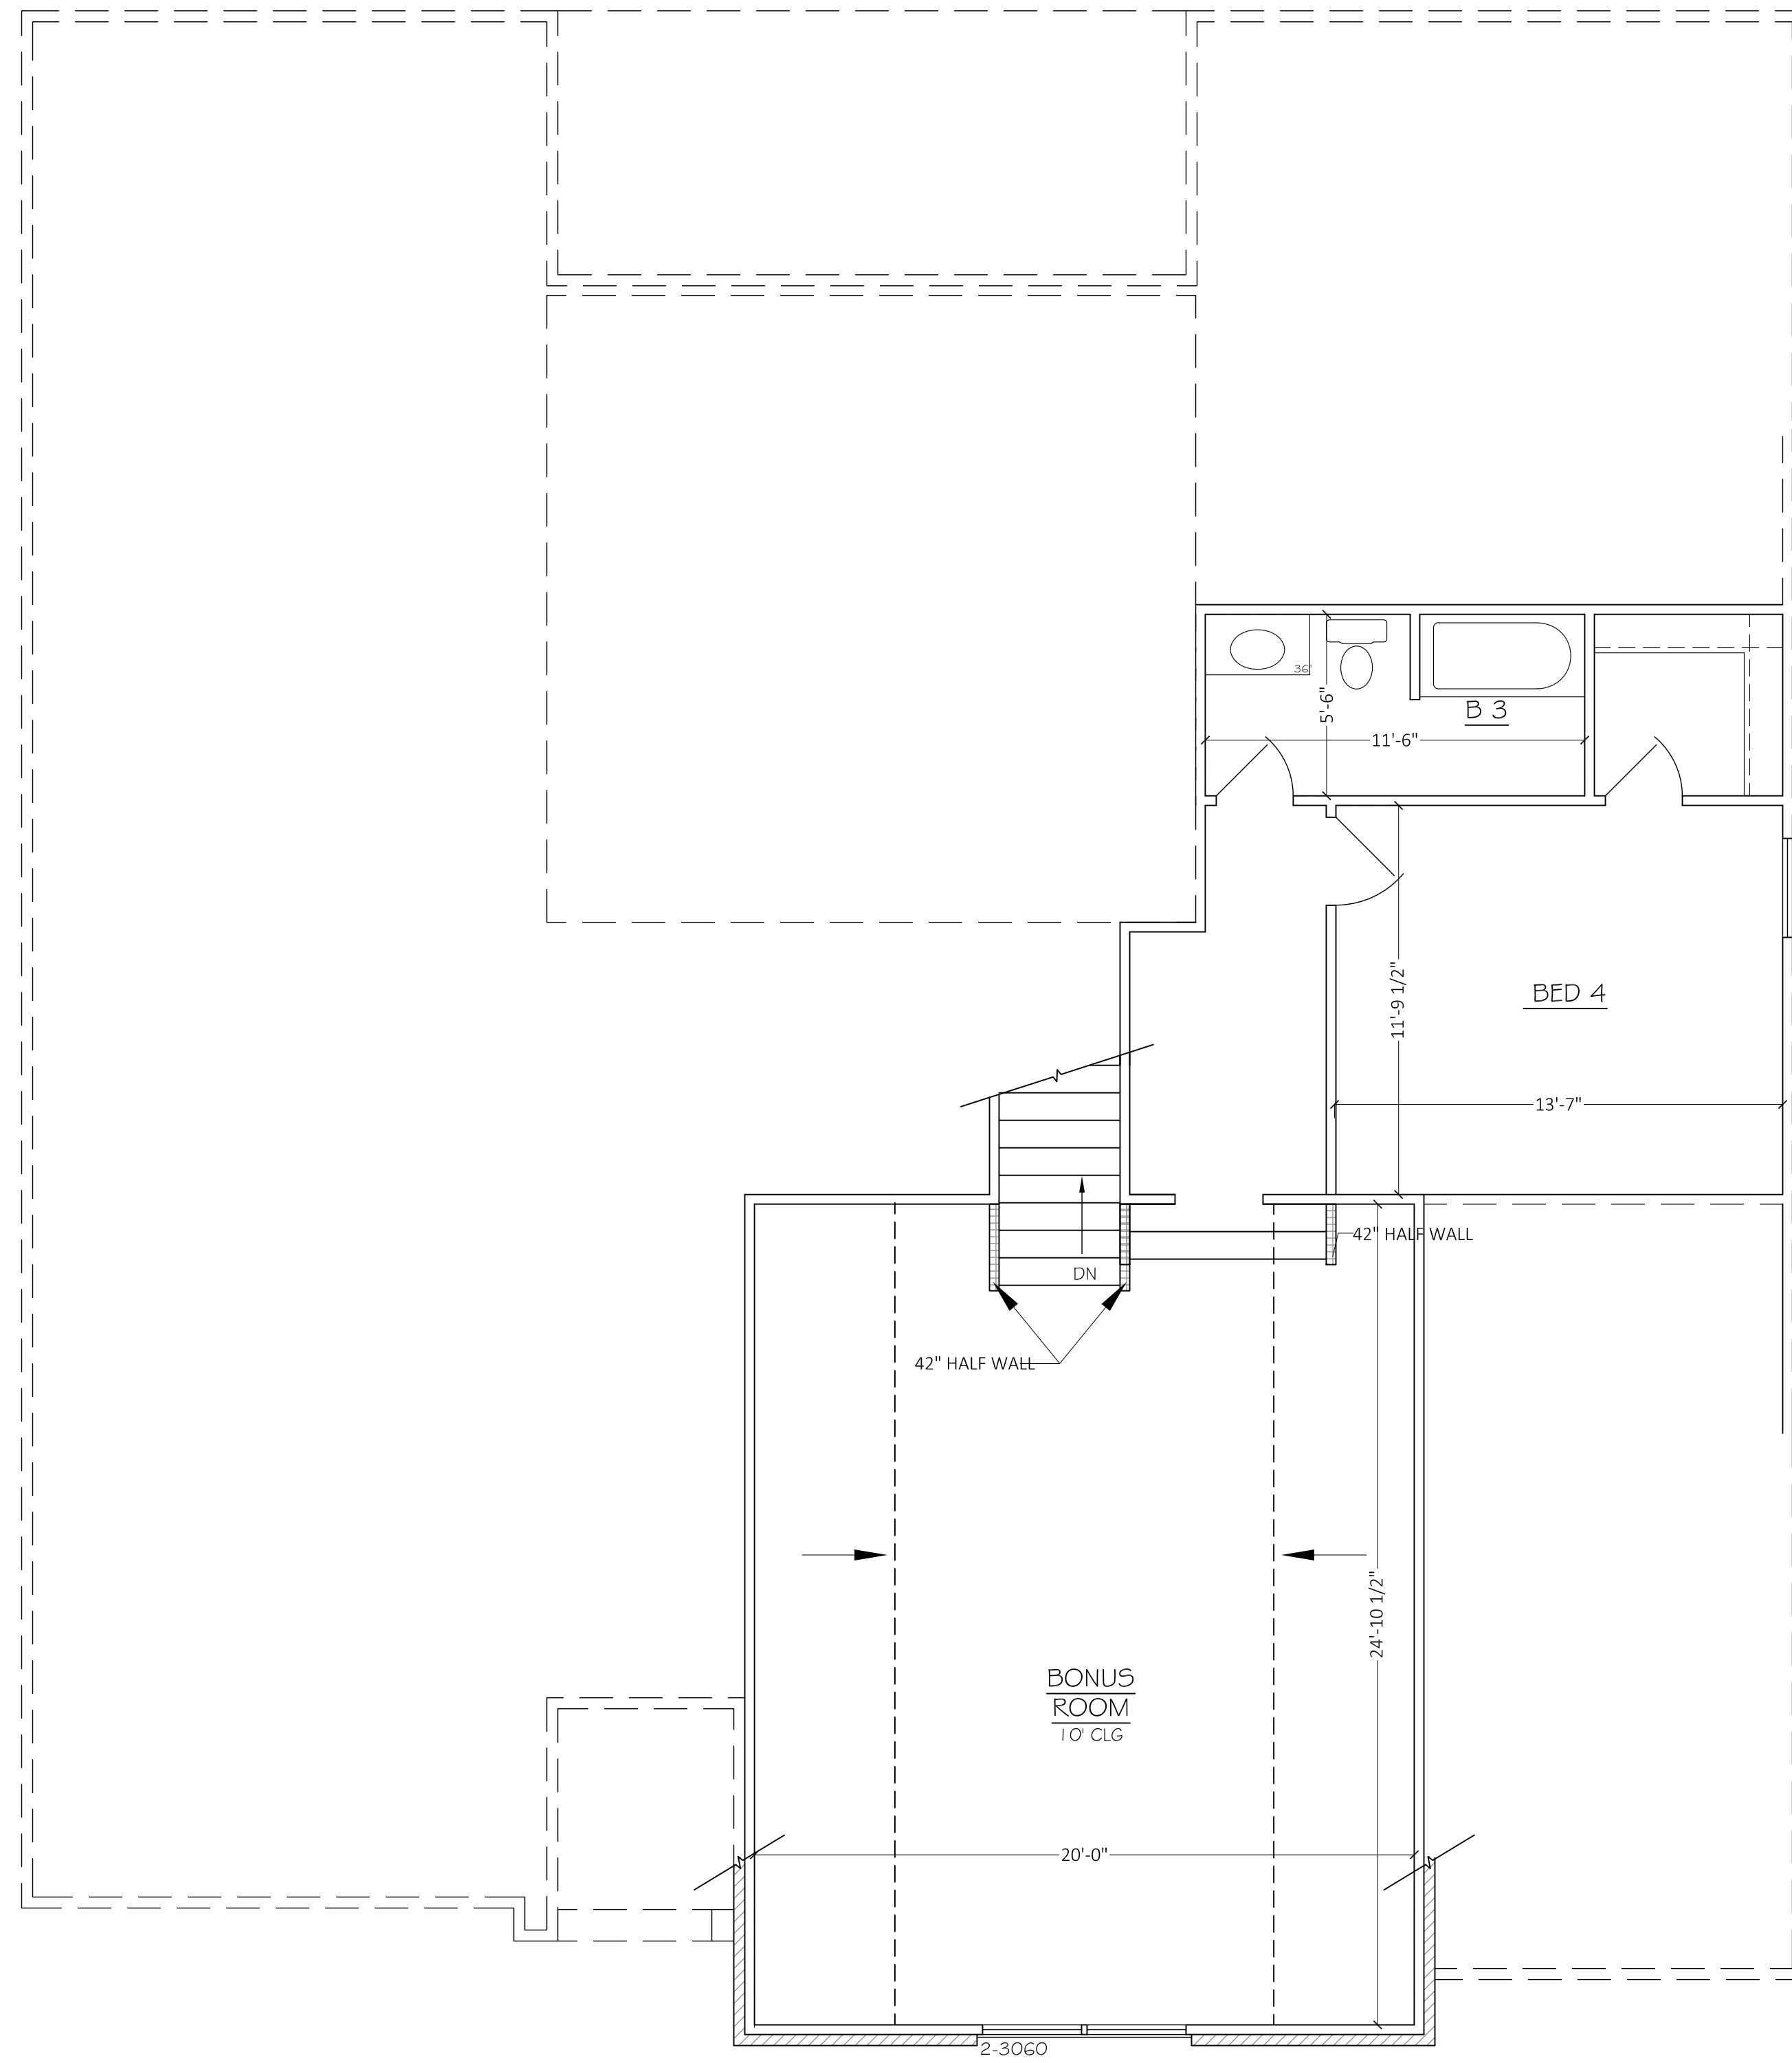

SECOND FLOOR PLAN

SCALE: 1/4"=1'-0"

APPROX. AREA	
FIRST FLOOR LIVING	2171
SECOND FLOOR LIVING	880
TOTAL HEATED	3051
GARAGE	779
FRONT PORCH COVERED	47
TOTAL COVERED	4041

**NORTH MILTON LOT 1
OAKLAND
3 CAR**

MH **MICHAEL'S HOMES**
Dream. Build. Live. Enjoy.
mymichaelshomesth.com
234 W. Northfield Blvd.
Murfreesboro, TN 37129
DRAWN BY: SAMANTHA MCCANN

FLOOR PLANS

A.4