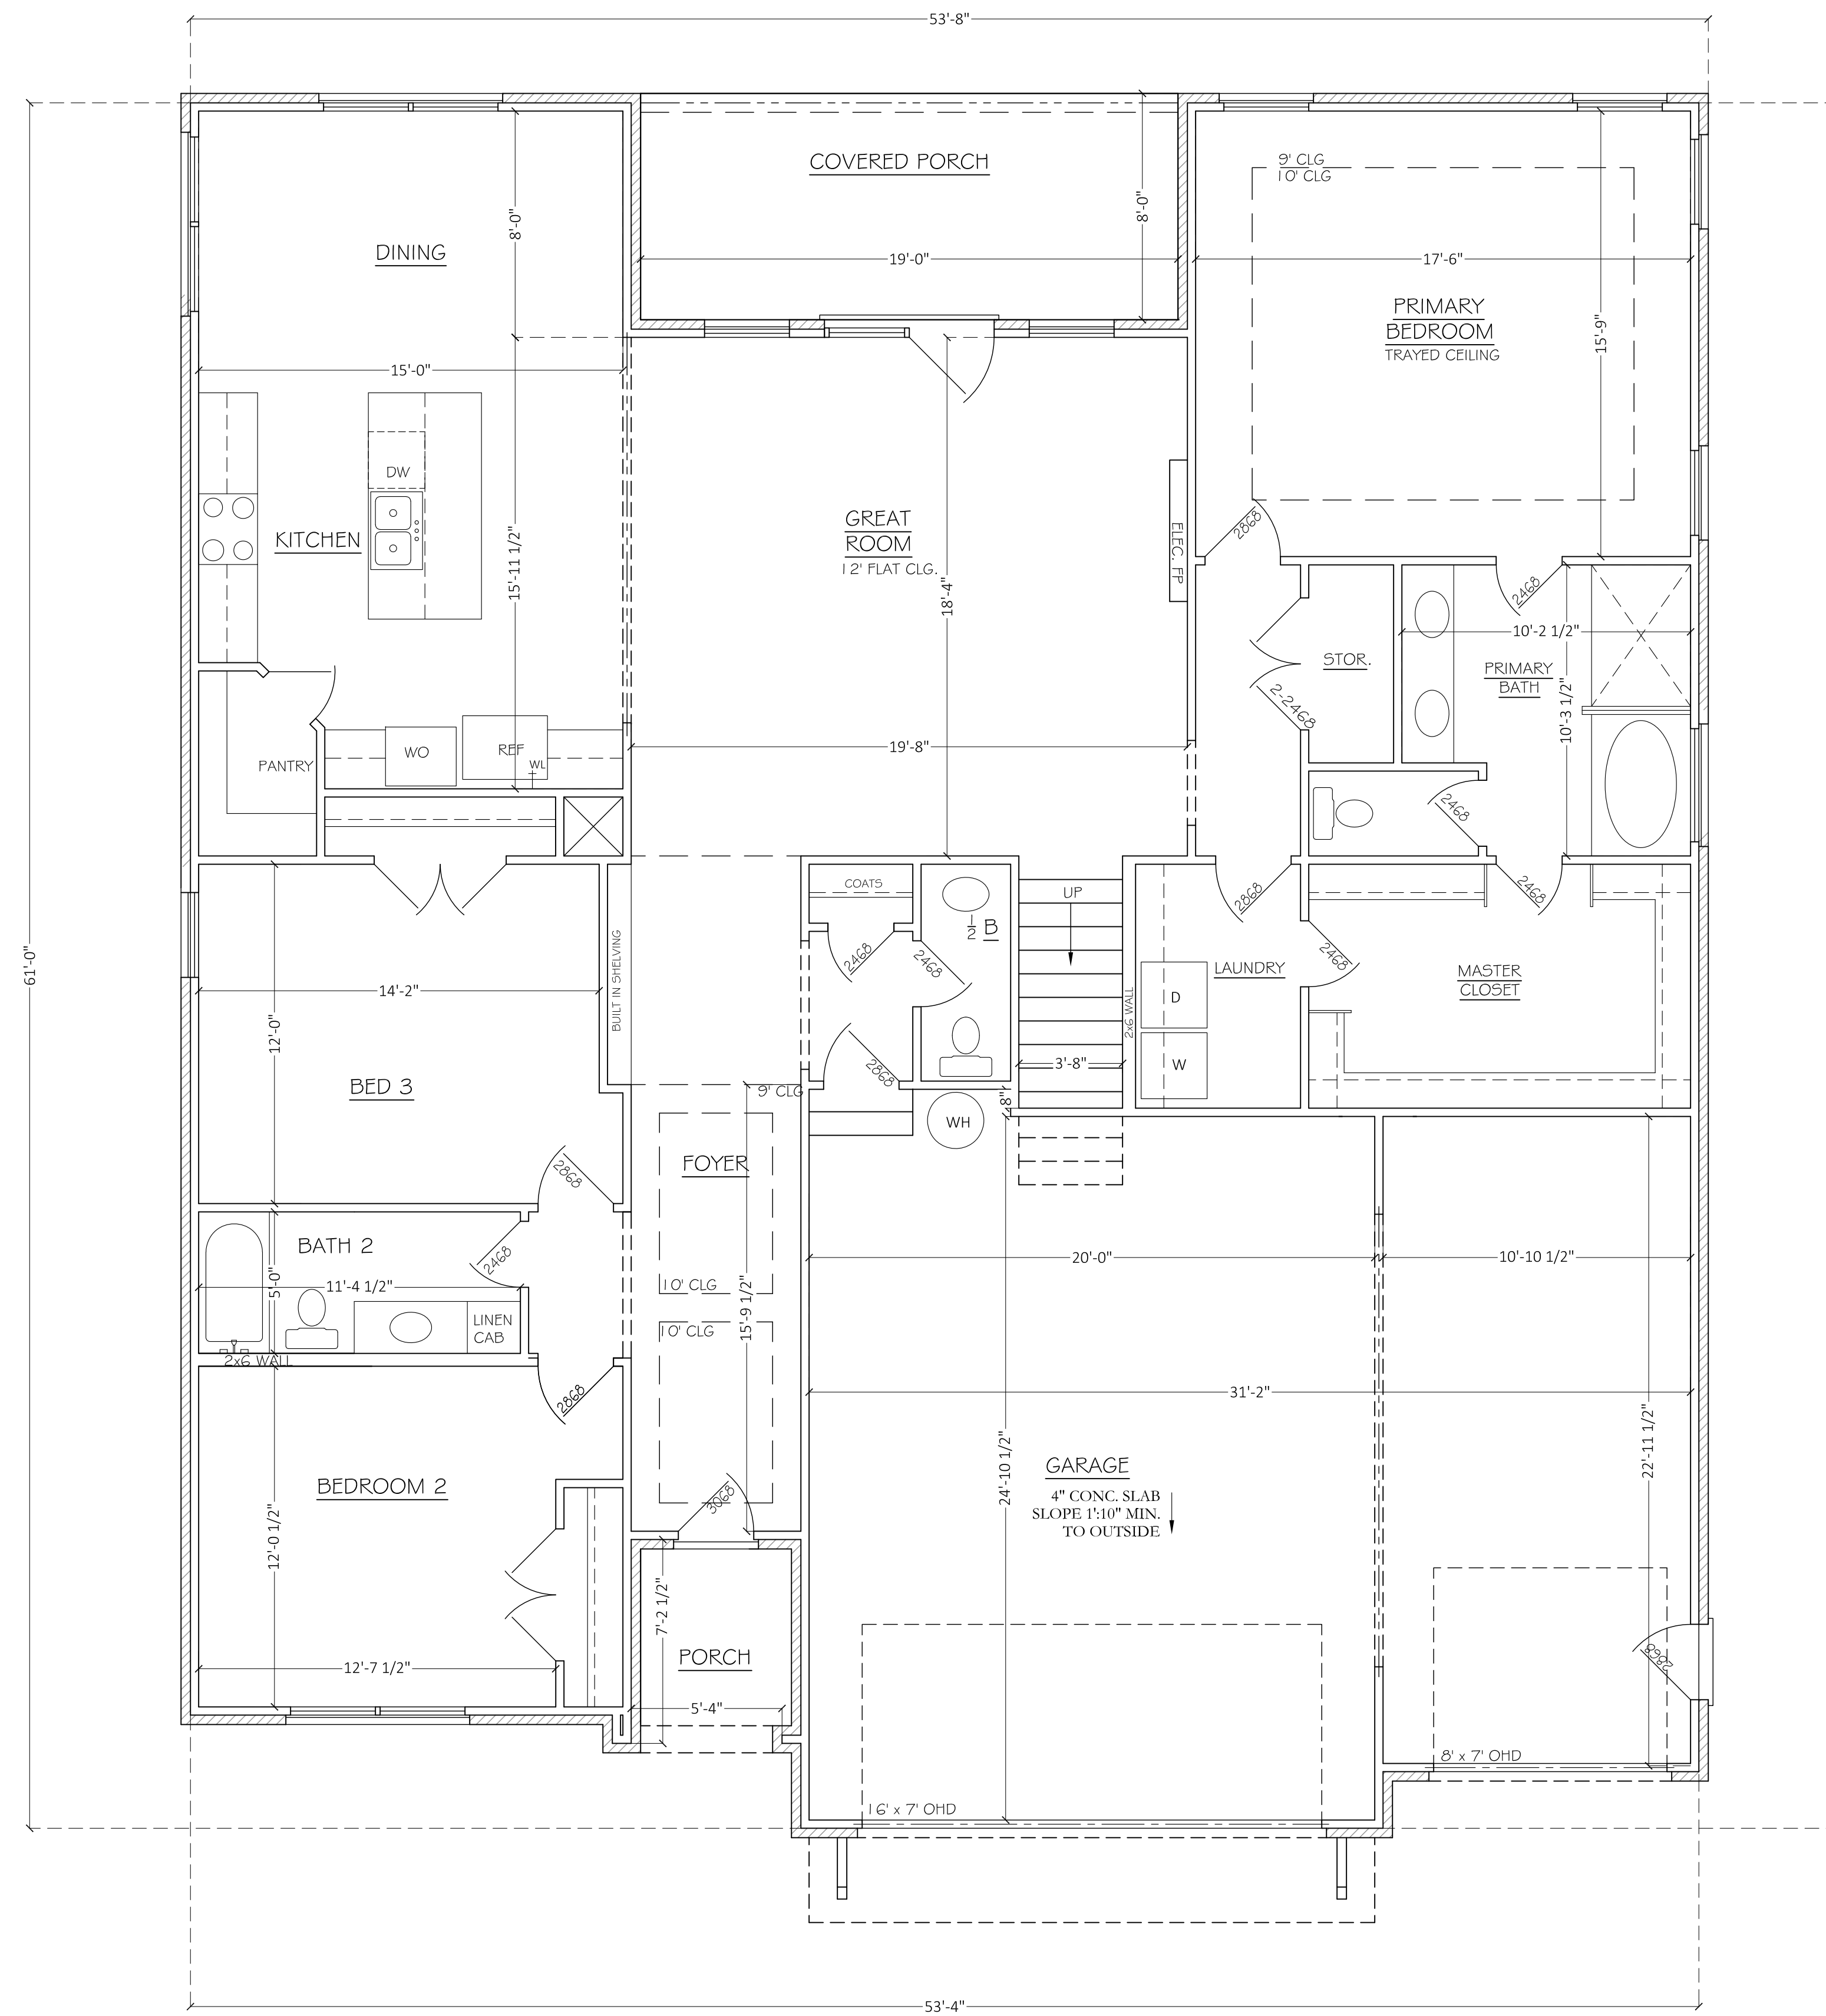

**REAR ELEVATION**  
SCALE: 1/4"=1'-0"

APPROX. AREA	
FIRST FLOOR LIVING	2171
SECOND FLOOR LIVING	880
TOTAL HEATED	3051
GARAGE	779
FRONT PORCH COVERED	47
TOTAL COVERED	164
	4041

NORTH MILTON LOT 1  
OAKLAND  
3 CAR

**RIGHT ELEVATION**

SCALE: 1/4"=1'-0"

APPROX. AREA	
FIRST FLOOR LIVING	2171
SECOND FLOOR LIVING	880
TOTAL HEATED	3051
GARAGE	779
FRONT PORCH COVERED	47
TOTAL COVERED	164
	4041

NORTH MILTON LOT 1  
OAKLAND  
3 CAR

ELEVATIONS

**A.2**

**FIRST FLOOR PLAN**

SCALE: 1/4" = 1'-0"

APPROX. AREA	
FIRST FLOOR LIVING	2171
SECOND FLOOR LIVING	880
TOTAL HEATED	3051
GARAGE	779
FRONT PORCH COVERED	164
TOTAL COVERED	4041

**NORTH MILTON LOT 1  
OAKLAND  
3 CAR**

**FLOOR PLANS**

**A.4**