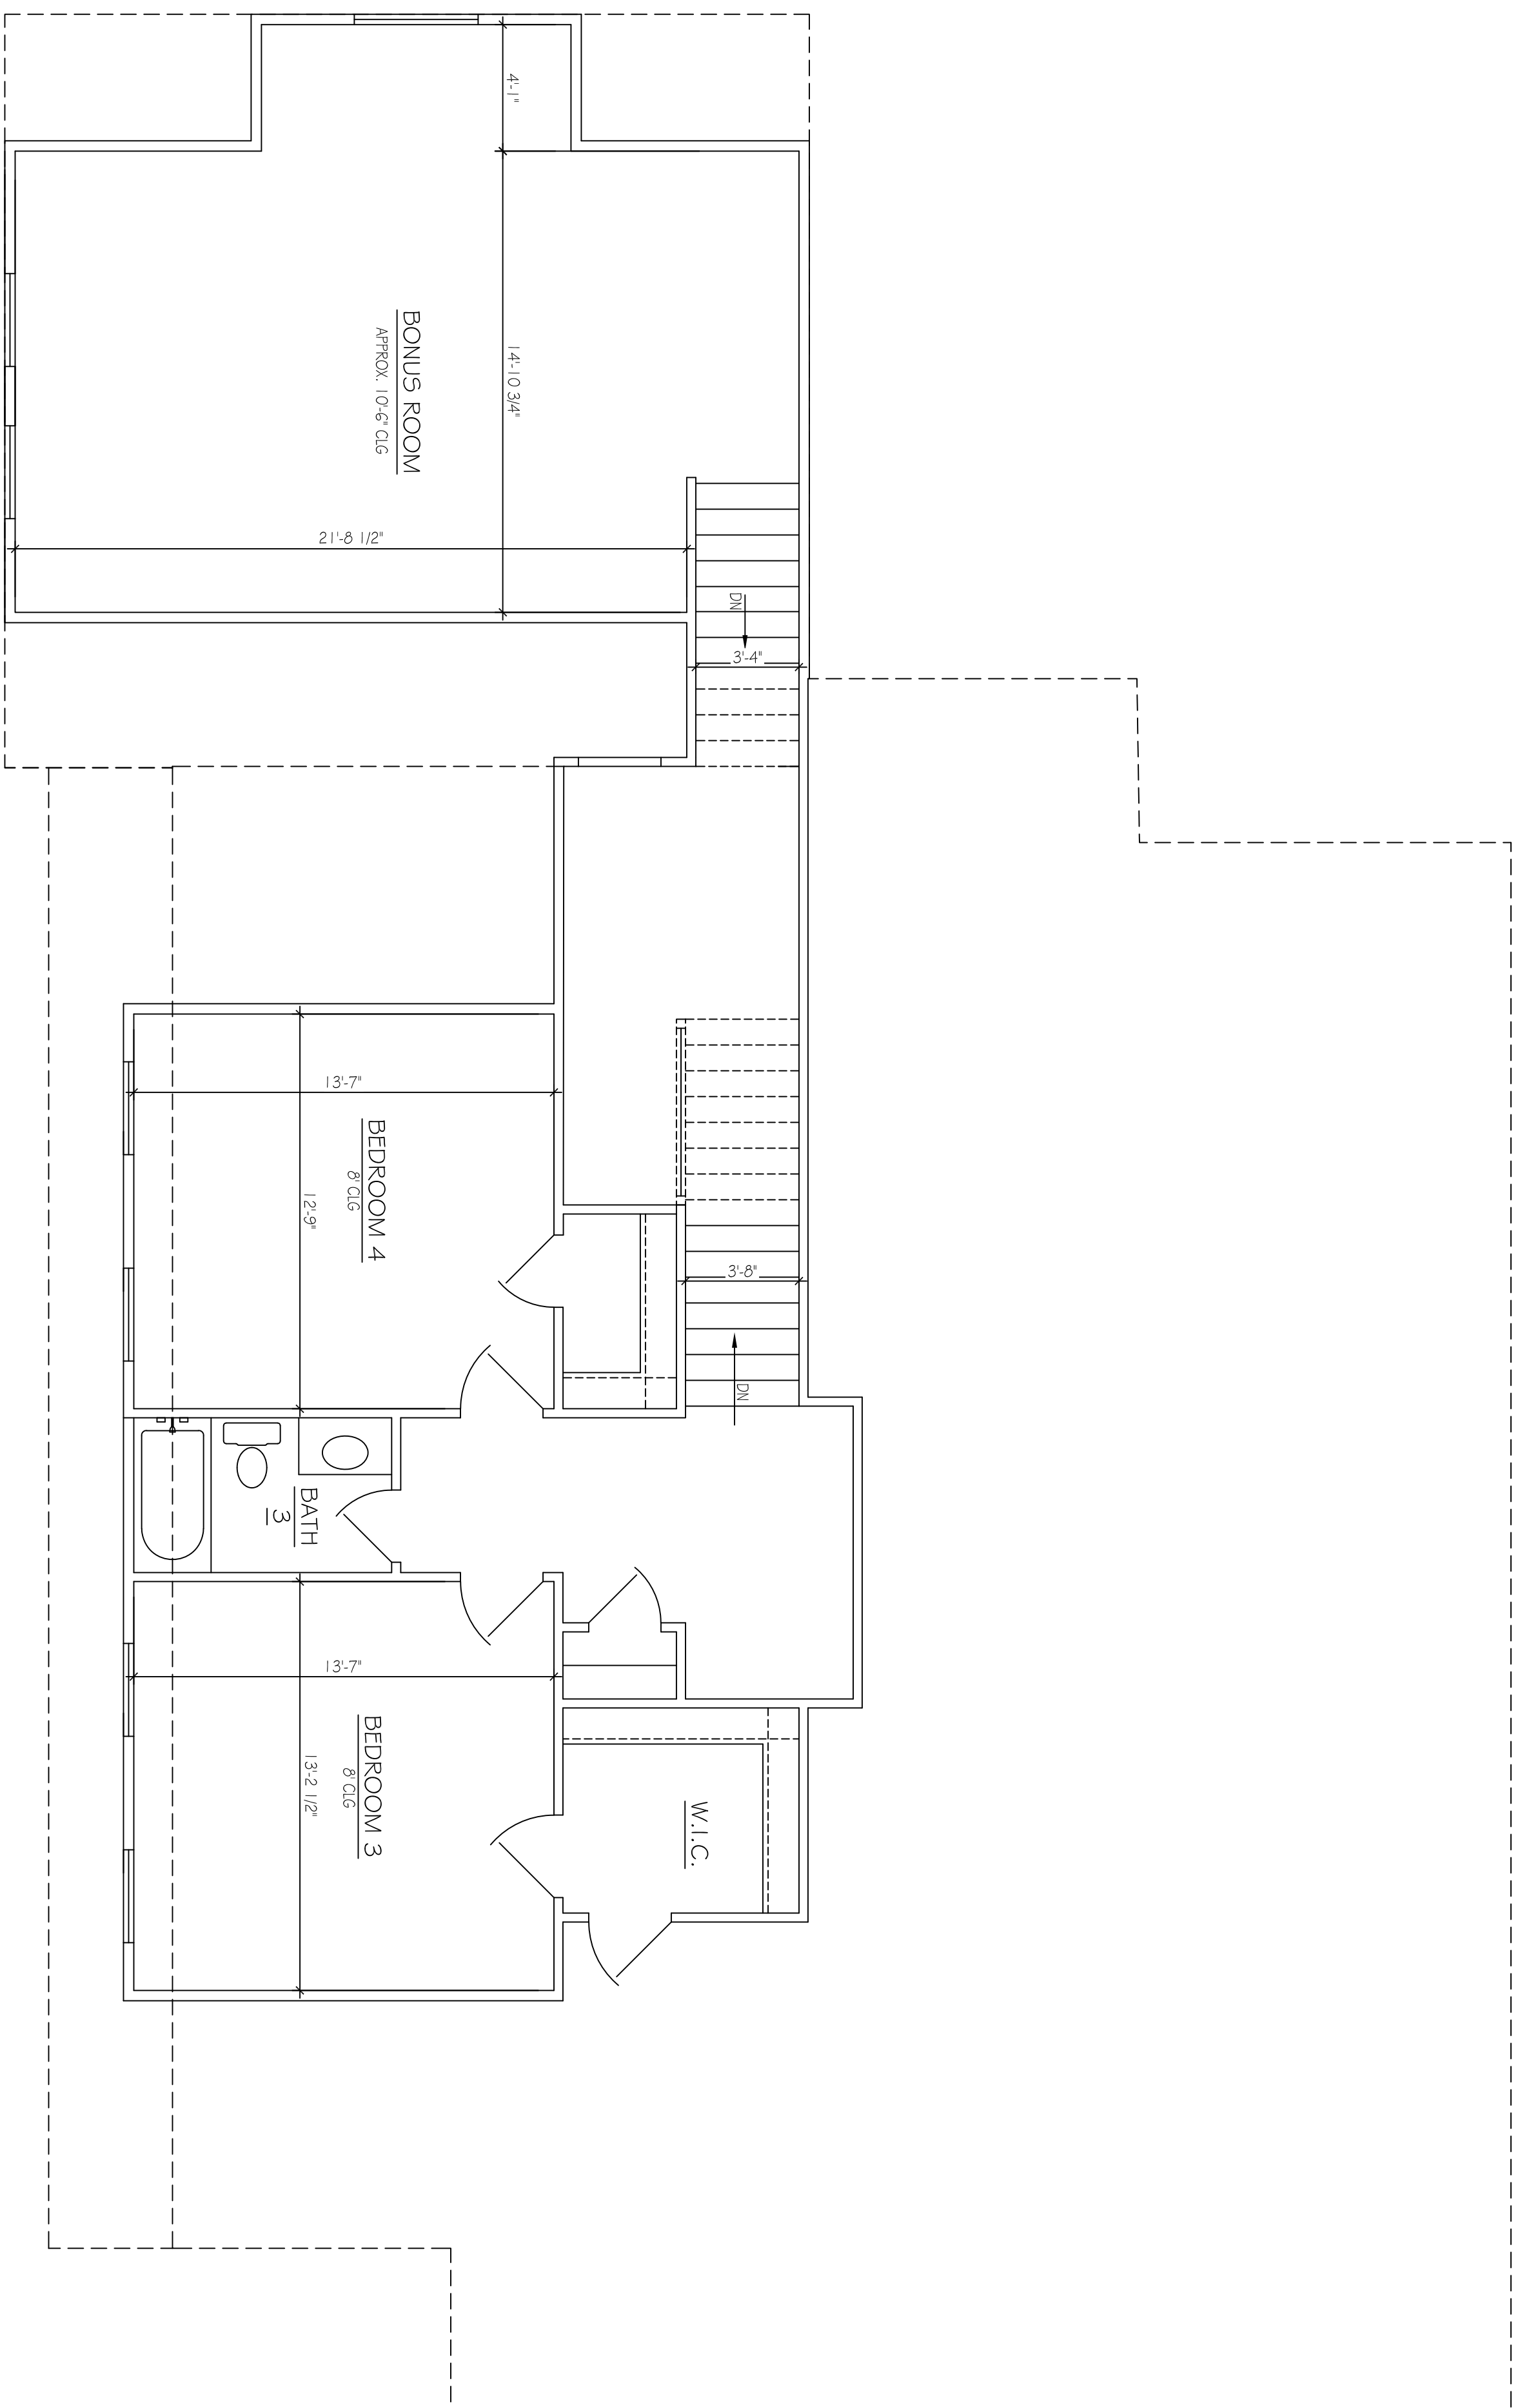

**FRONT ELEVATION**

SCALE: 1/4"=1'-0"

**REAR ELEVATION**

SCALE: 1/4"=1'-0"

APPROX. AREA	
FIRST FLOOR LIVING	2228
SECOND FLOOR LIVING	562
BONUS ROOM	448
TOTAL HEATED	3258
GARAGE	615
FRONT PORCH	249
REAR PORCH	120
TOTAL COVERED	4242

**DRAWN BY:** SAMANTHA MCCANN  
DATE ISSUED: 12.19.2022  
REVISIONS:

**ELEVATIONS**

**A.2**

FIRST FLOOR PLAN

SCALE: 1/4" = 1'-0"

APPROX. AREA	
FIRST FLOOR LIVING	2228
SECOND FLOOR LIVING	592
BONUS ROOM	448
TOTAL HEATED	3258
GARAGE	615
FRONT PORCH	249
REAR PORCH	120
TOTAL COVERED	4242

**NORTH MILTON 4B  
EATON**

234 W. Northfield Blvd.  
Murfreesboro, TN 37129

**DRAWN BY:** SAMANTHA MCCANN  
DATE ISSUED: 12.19.2022  
 REVISIONS:

FLOOR PLANS

**A.3**

**SECOND FLOOR PLAN**

SCALE: 1/4" = 1'-0"

**DRAWN BY:**  
SAMANTHA MCCANN

DATE ISSUED: 12.19.2022  
REVISIONS:

**FLOOR PLANS**

**A.4**