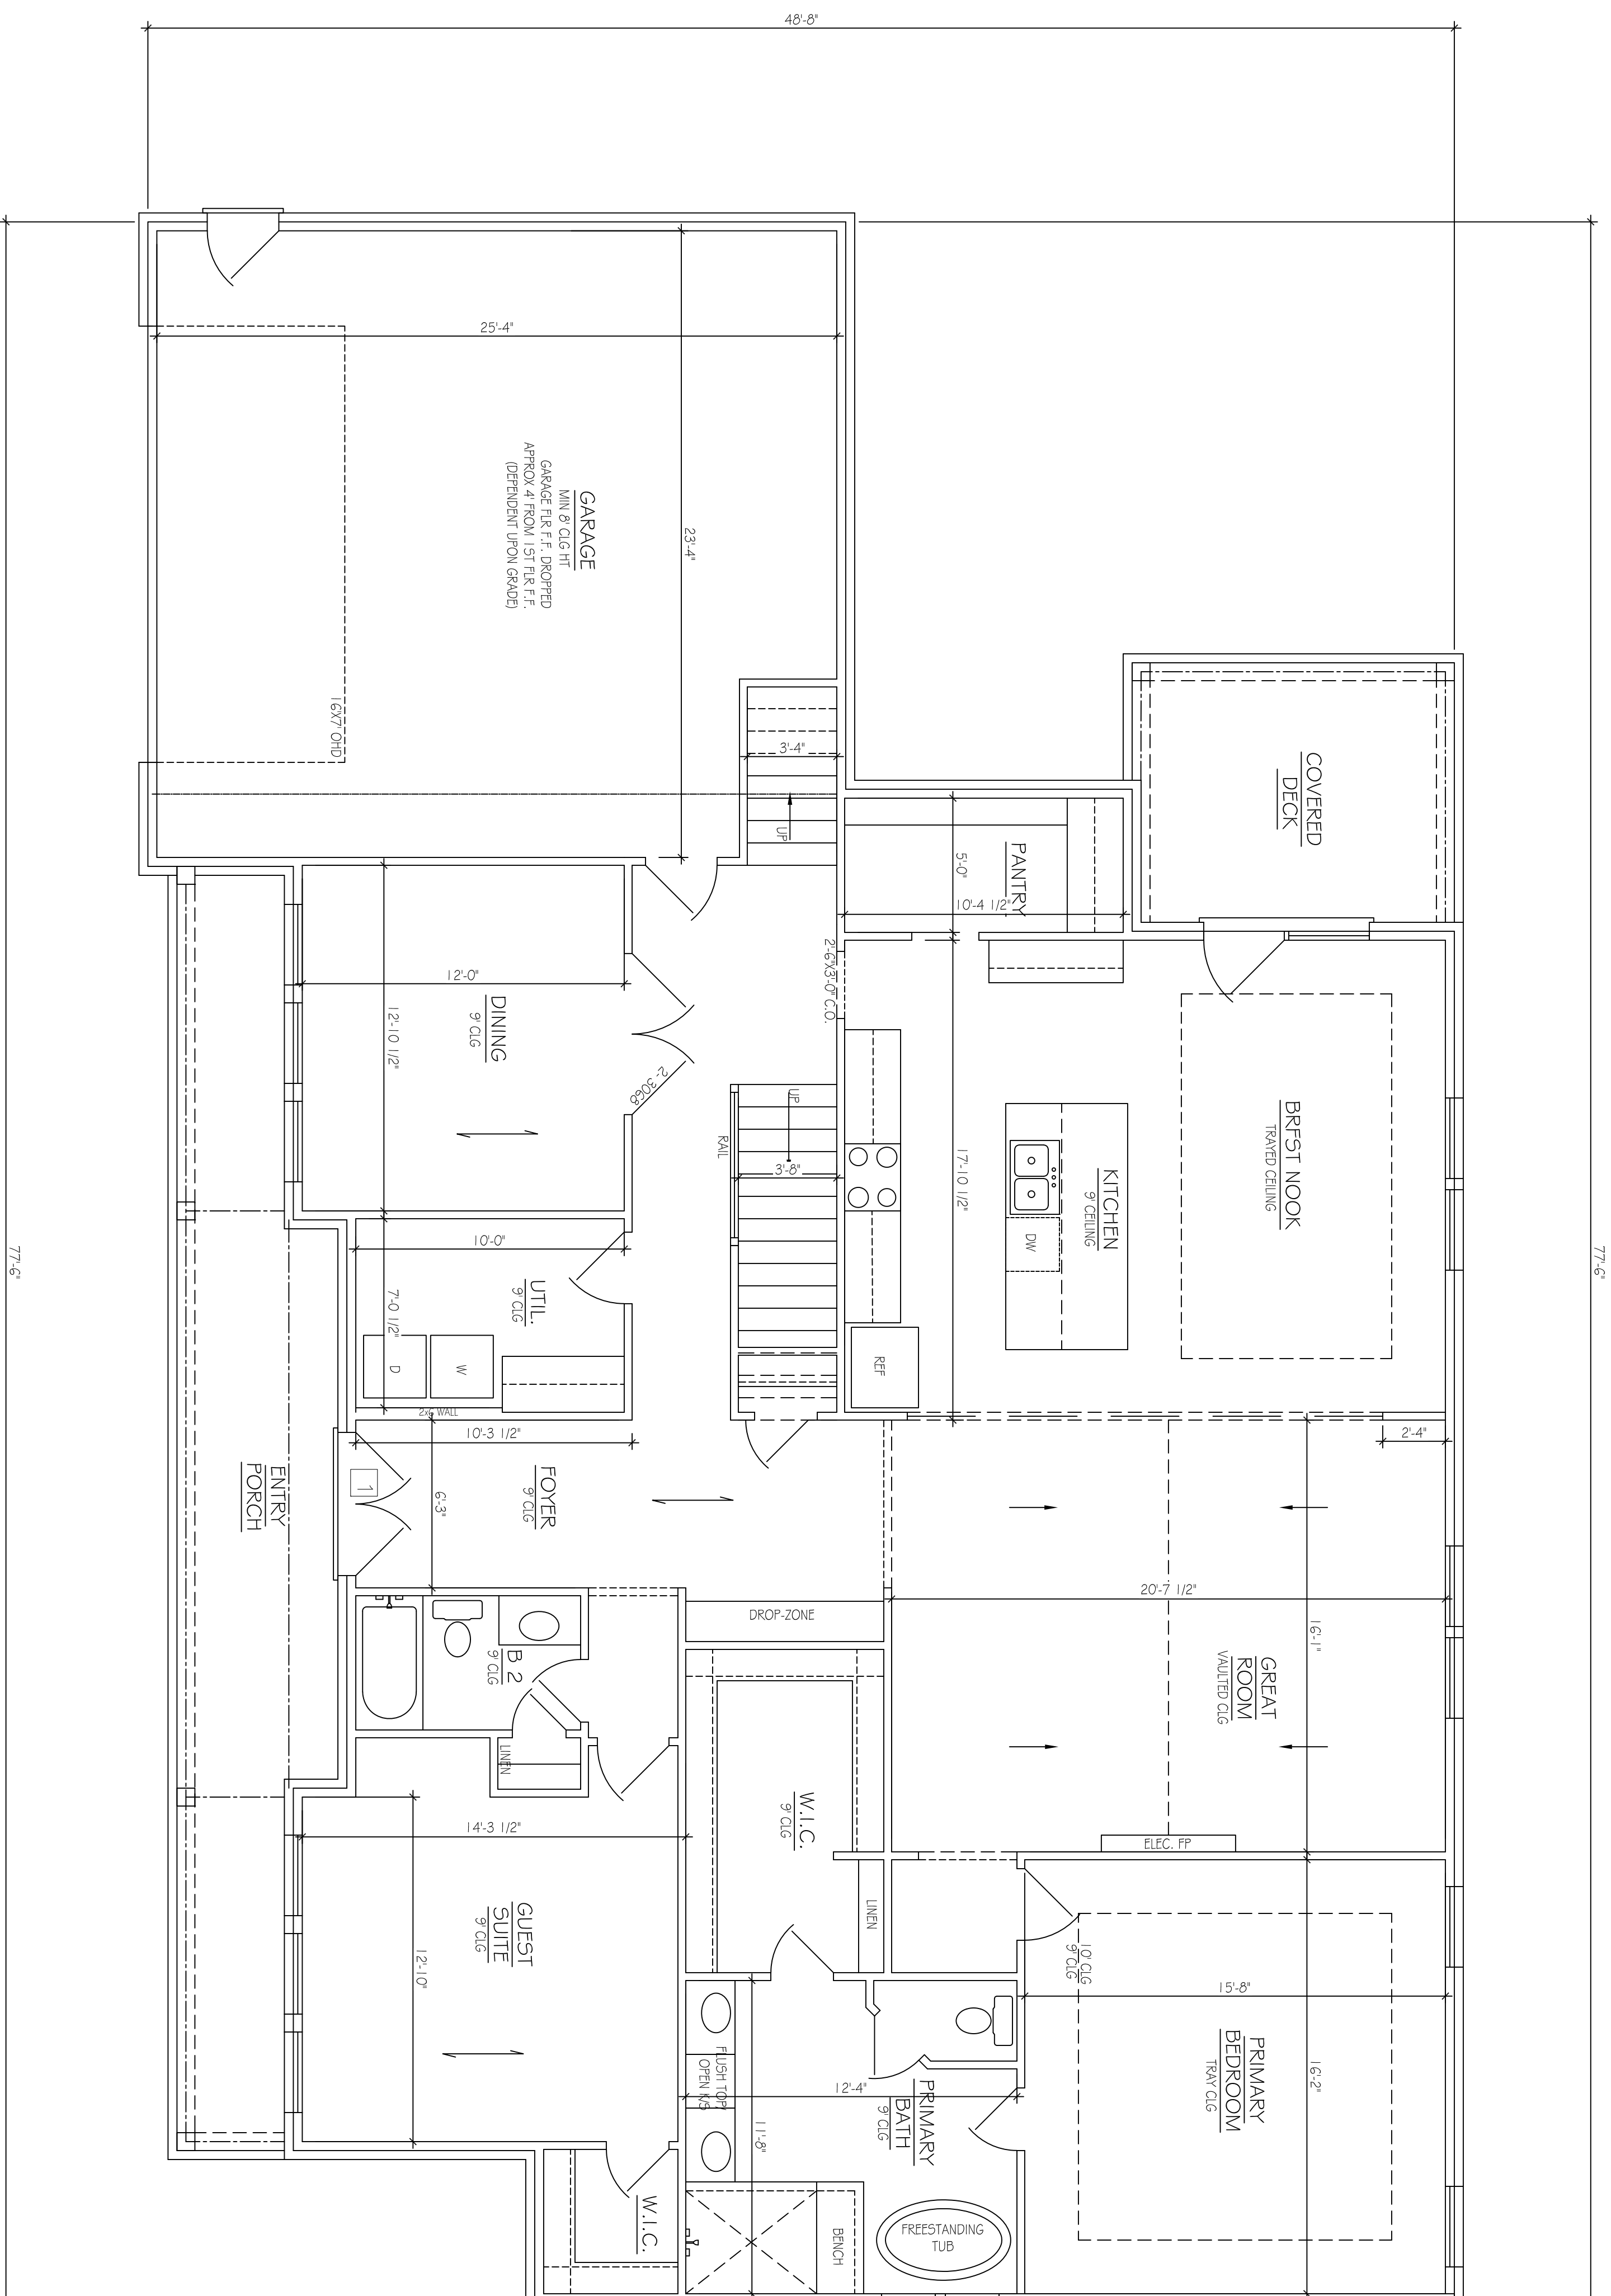

**FRONT ELEVATION**

SCALE: 1/4"=1'-0"

**REAR ELEVATION**

SCALE: 1/4"=1'-0"

APPROX. AREA	
FIRST FLOOR LIVING	2228
SECOND FLOOR LIVING	562
BONUS ROOM	448
TOTAL HEATED	3258
GARAGE	615
FRONT PORCH	249
REAR PORCH	120
TOTAL COVERED	4242

SCALE: 1/4"=1'-0"

APPROX. AREA	
FIRST FLOOR LIVING	2228
SECOND FLOOR LIVING	562
BONUS ROOM	448
TOTAL HEATED	3258
GARAGE	615
FRONT PORCH	249
REAR PORCH	120
TOTAL COVERED	4242

**NORTH MILTON 4B  
EATON**

234 W. Northfield Blvd.  
Murfreesboro, TN 37129

**DRAWN BY:** SAMANTHA MCCANN  
DATE ISSUED: 12.19.2022  
REVISIONS:

**ELEVATIONS**

**A.2**

FIRST FLOOR PLAN

SCALE: 1/4" = 1'-0"

APPROX. AREA	
FIRST FLOOR LIVING	2228
SECOND FLOOR LIVING	592
BONUS ROOM	448
TOTAL HEATED	3258
GARAGE	615
FRONT PORCH	249
REAR PORCH	120
TOTAL COVERED	4242

**DRAWN BY:**  
SAMANTHA MCCANN

DATE ISSUED: 12.19.2022  
REVISIONS:

**FLOOR PLANS**

**A.4**