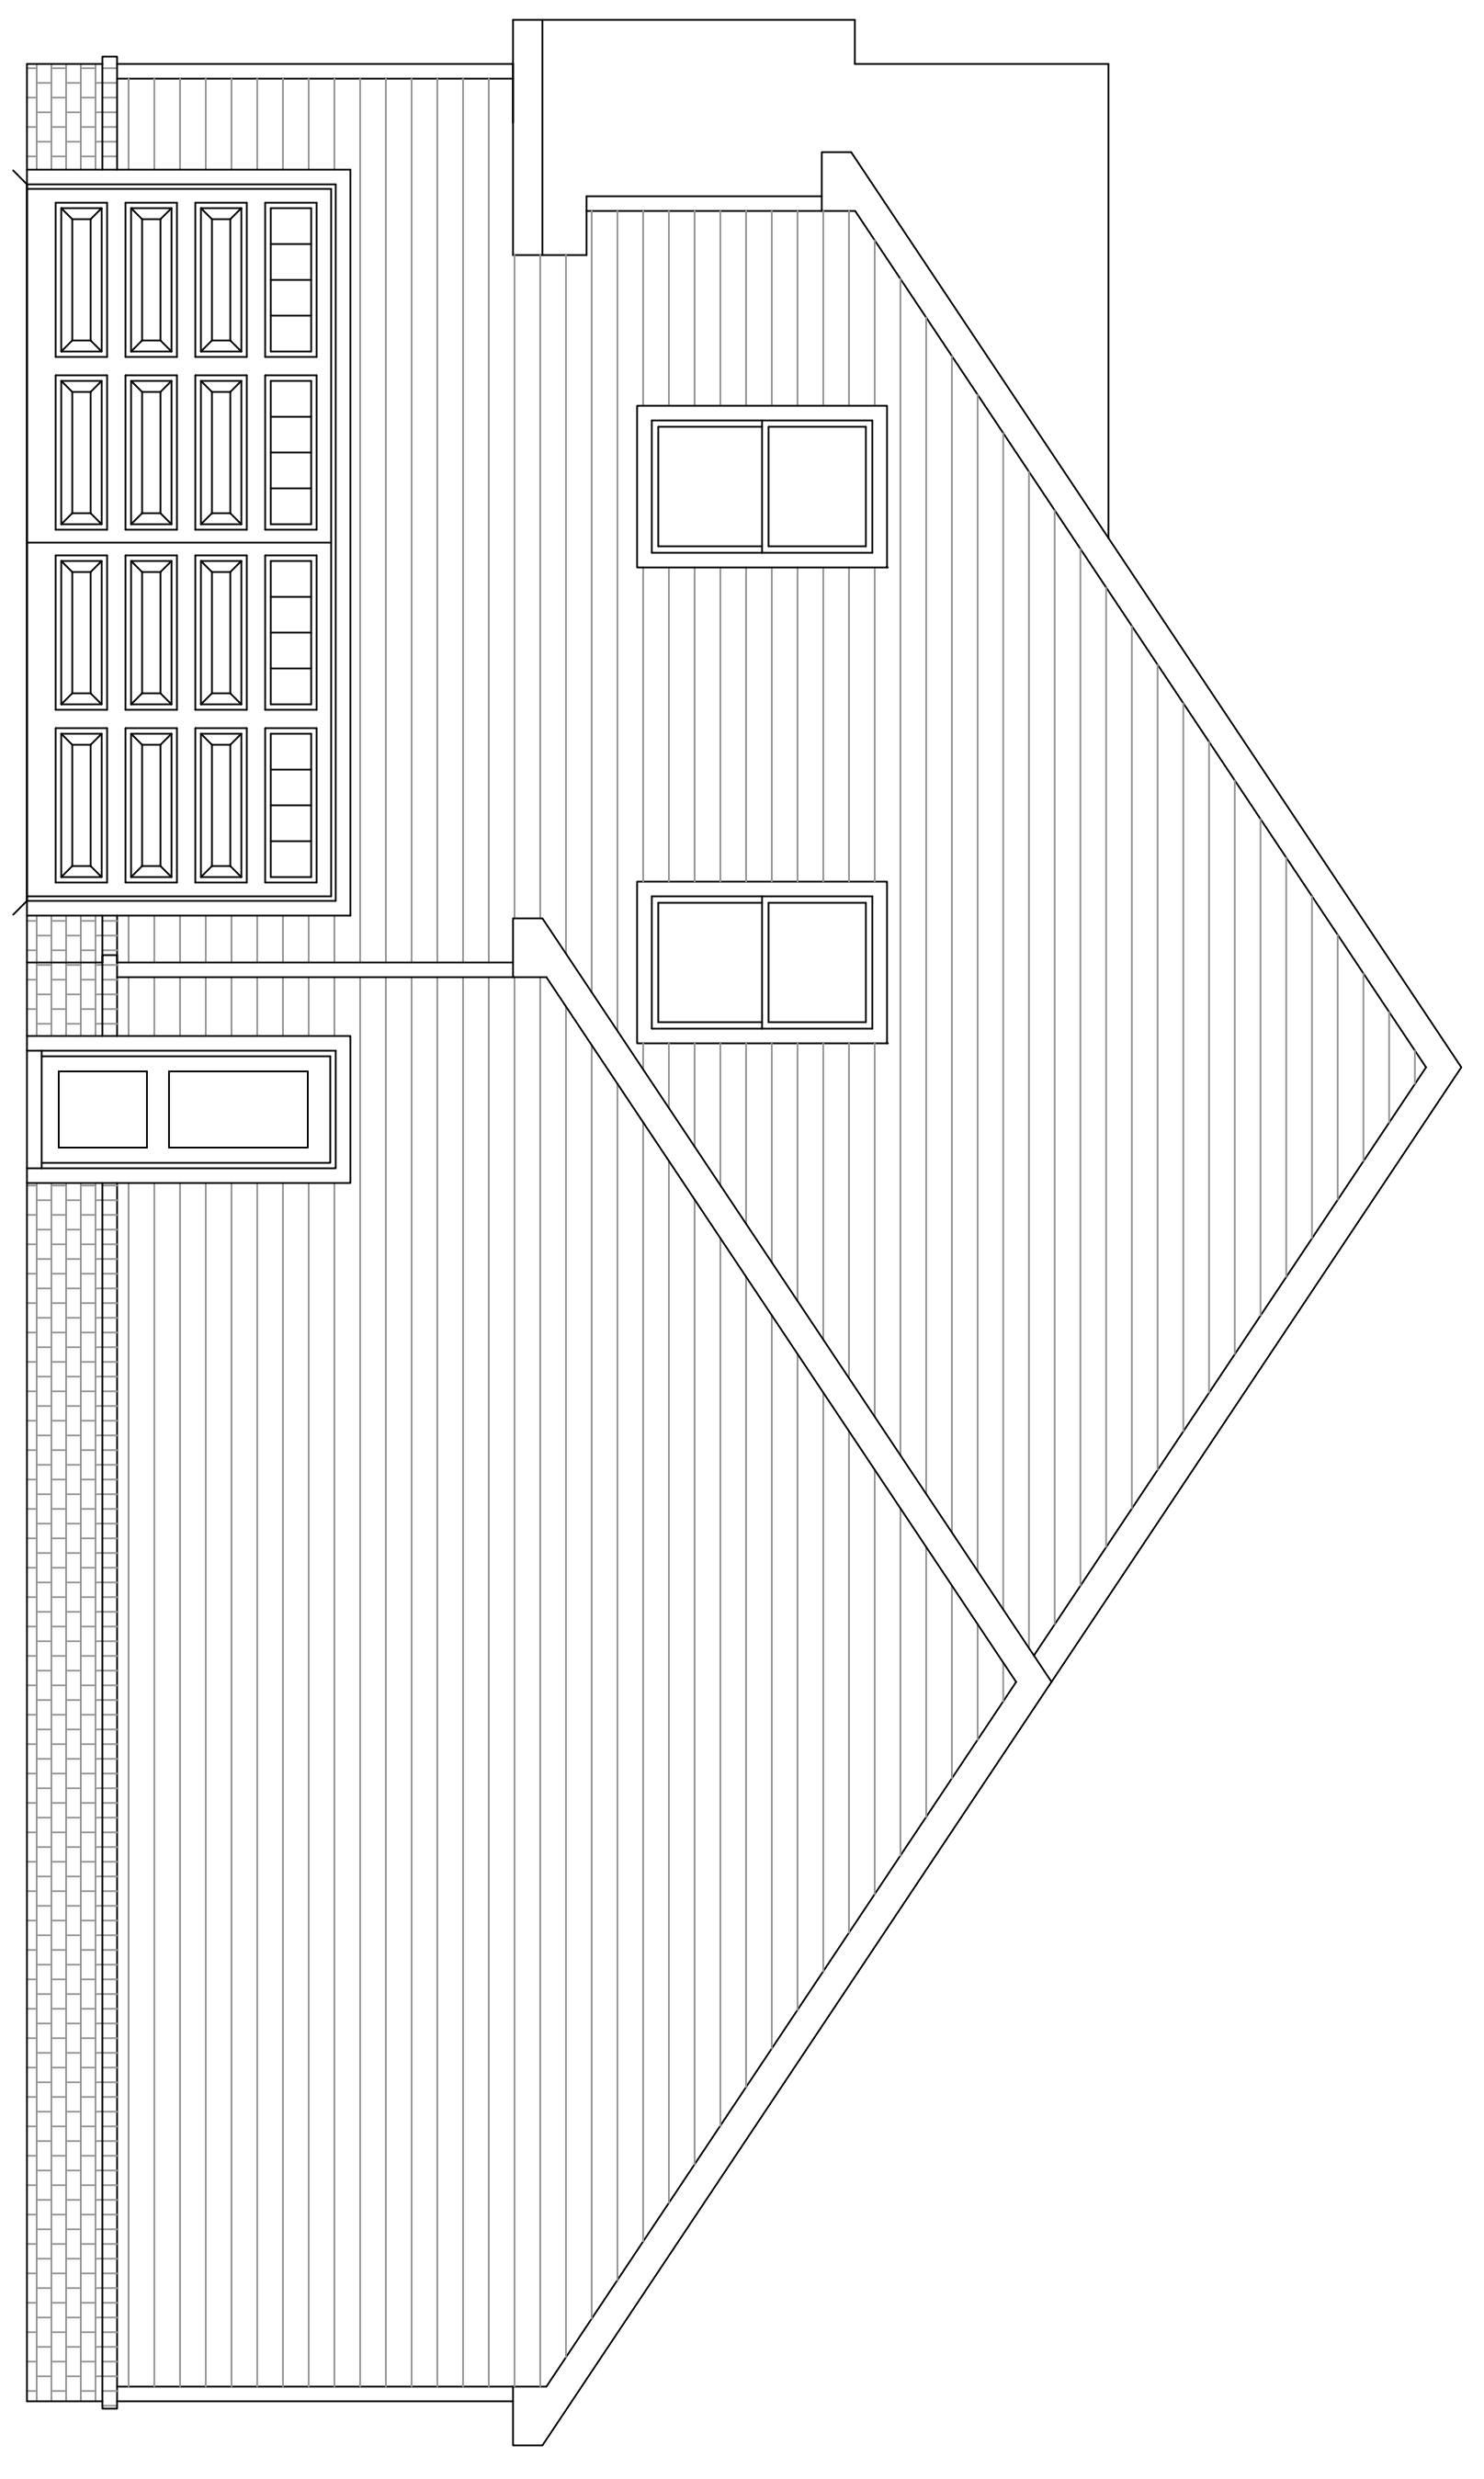

234 W. Northfield Blvd.
Murfreesboro, TN 37129

PAPER SIZE ARCH D (36x24)

APPROX. AREA	
FIRST FLOOR LIVING	1422
SECOND FLOOR LIVING	891
TOTAL HEATED	2313
GARAGE	994
FRONT PORCH COVERED	136
TOTAL COVERED	124
	3567

PROJECT INFO

SUBDIVISION	SHORT'S CROSSING
LOT #	28
PLAN	MEGA
GARAGE	3-CAR
LH/RH ENTRY	RH SIDE ENTRY
BEDROOMS	3 BEDROOMS
BATHROOMS	2.5 BATHROOMS

ELEVATIONS

A.2