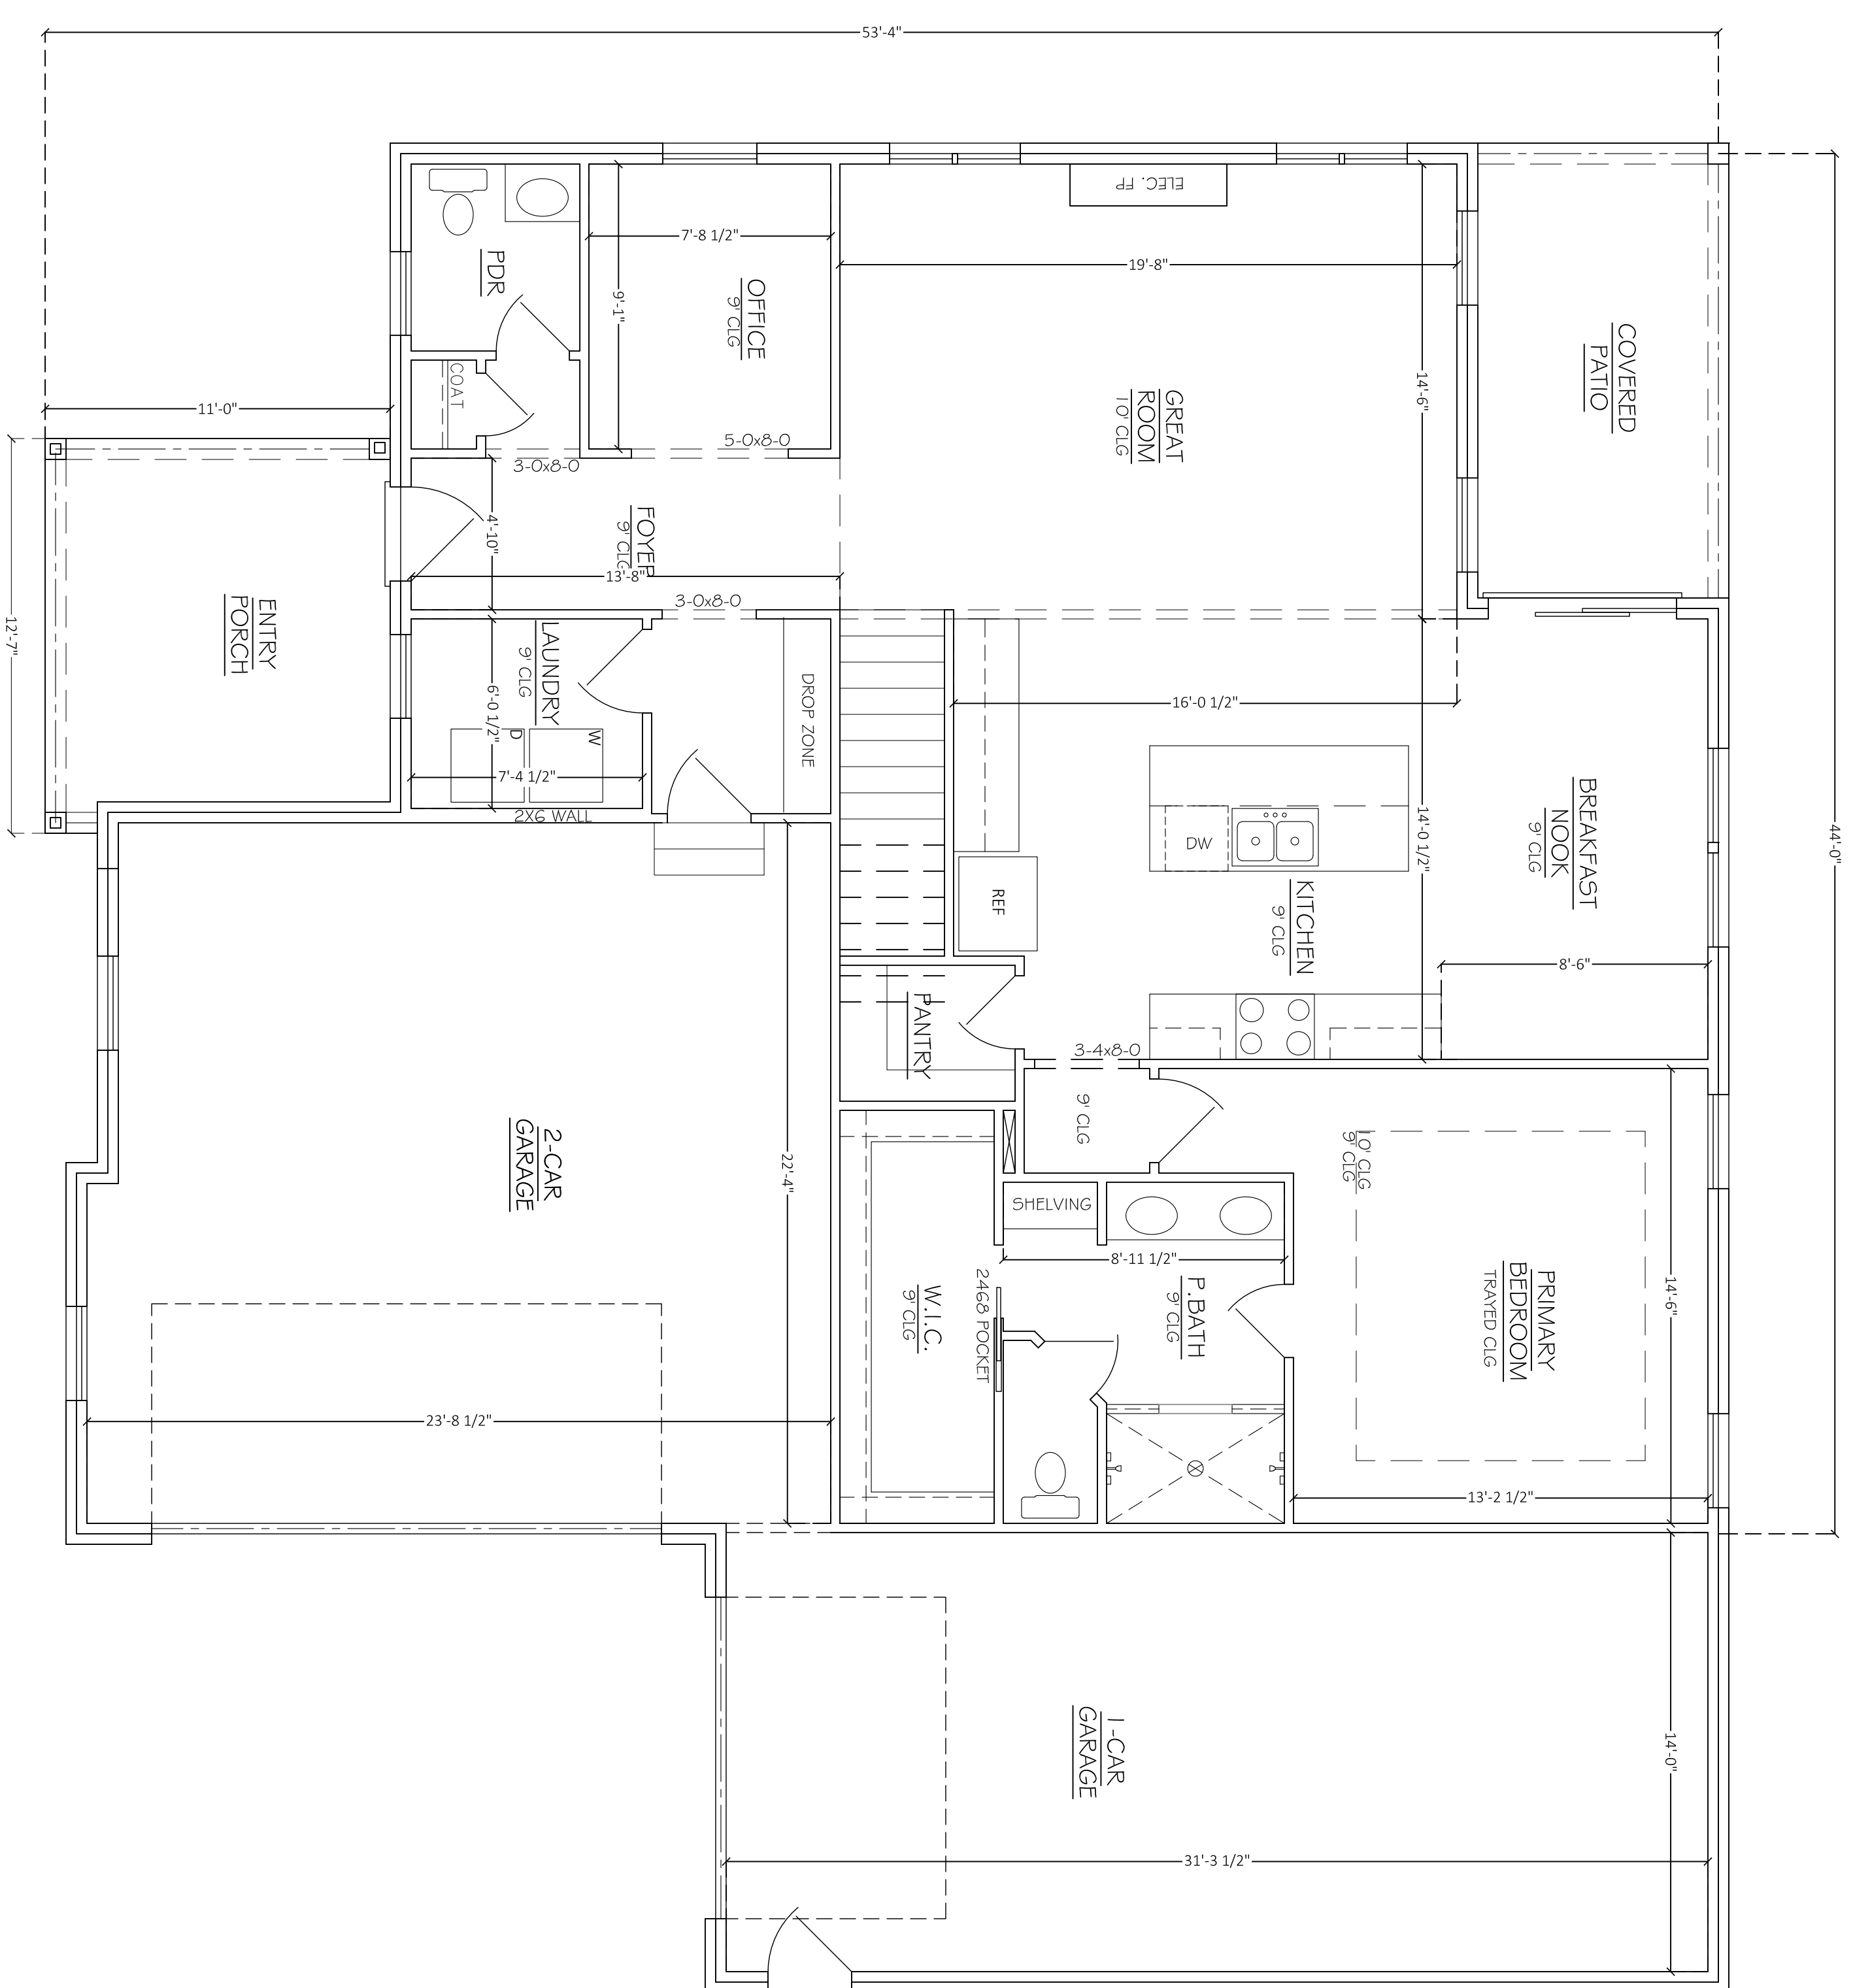

234 W. Northfield Blvd.
Murfreesboro, TN 37129

PAPER SIZE ARCH D (36x24)

APPROX. AREA	
FIRST FLOOR LIVING	1422
SECOND FLOOR LIVING	891
TOTAL HEATED	2313
GARAGE	994
FRONT PORCH	136
COVERED	124
TOTAL COVERED	3567

PROJECT INFO

SUBDIVISION	SHORT'S CROSSING
LOT #	28
PLAN	MEGA
GARAGE	3-CAR
LH/RH ENTRY	RH SIDE ENTRY
BEDROOMS	3 BEDROOMS
BATHROOMS	2.5 BATHROOMS

FLOOR PLAN

A.3